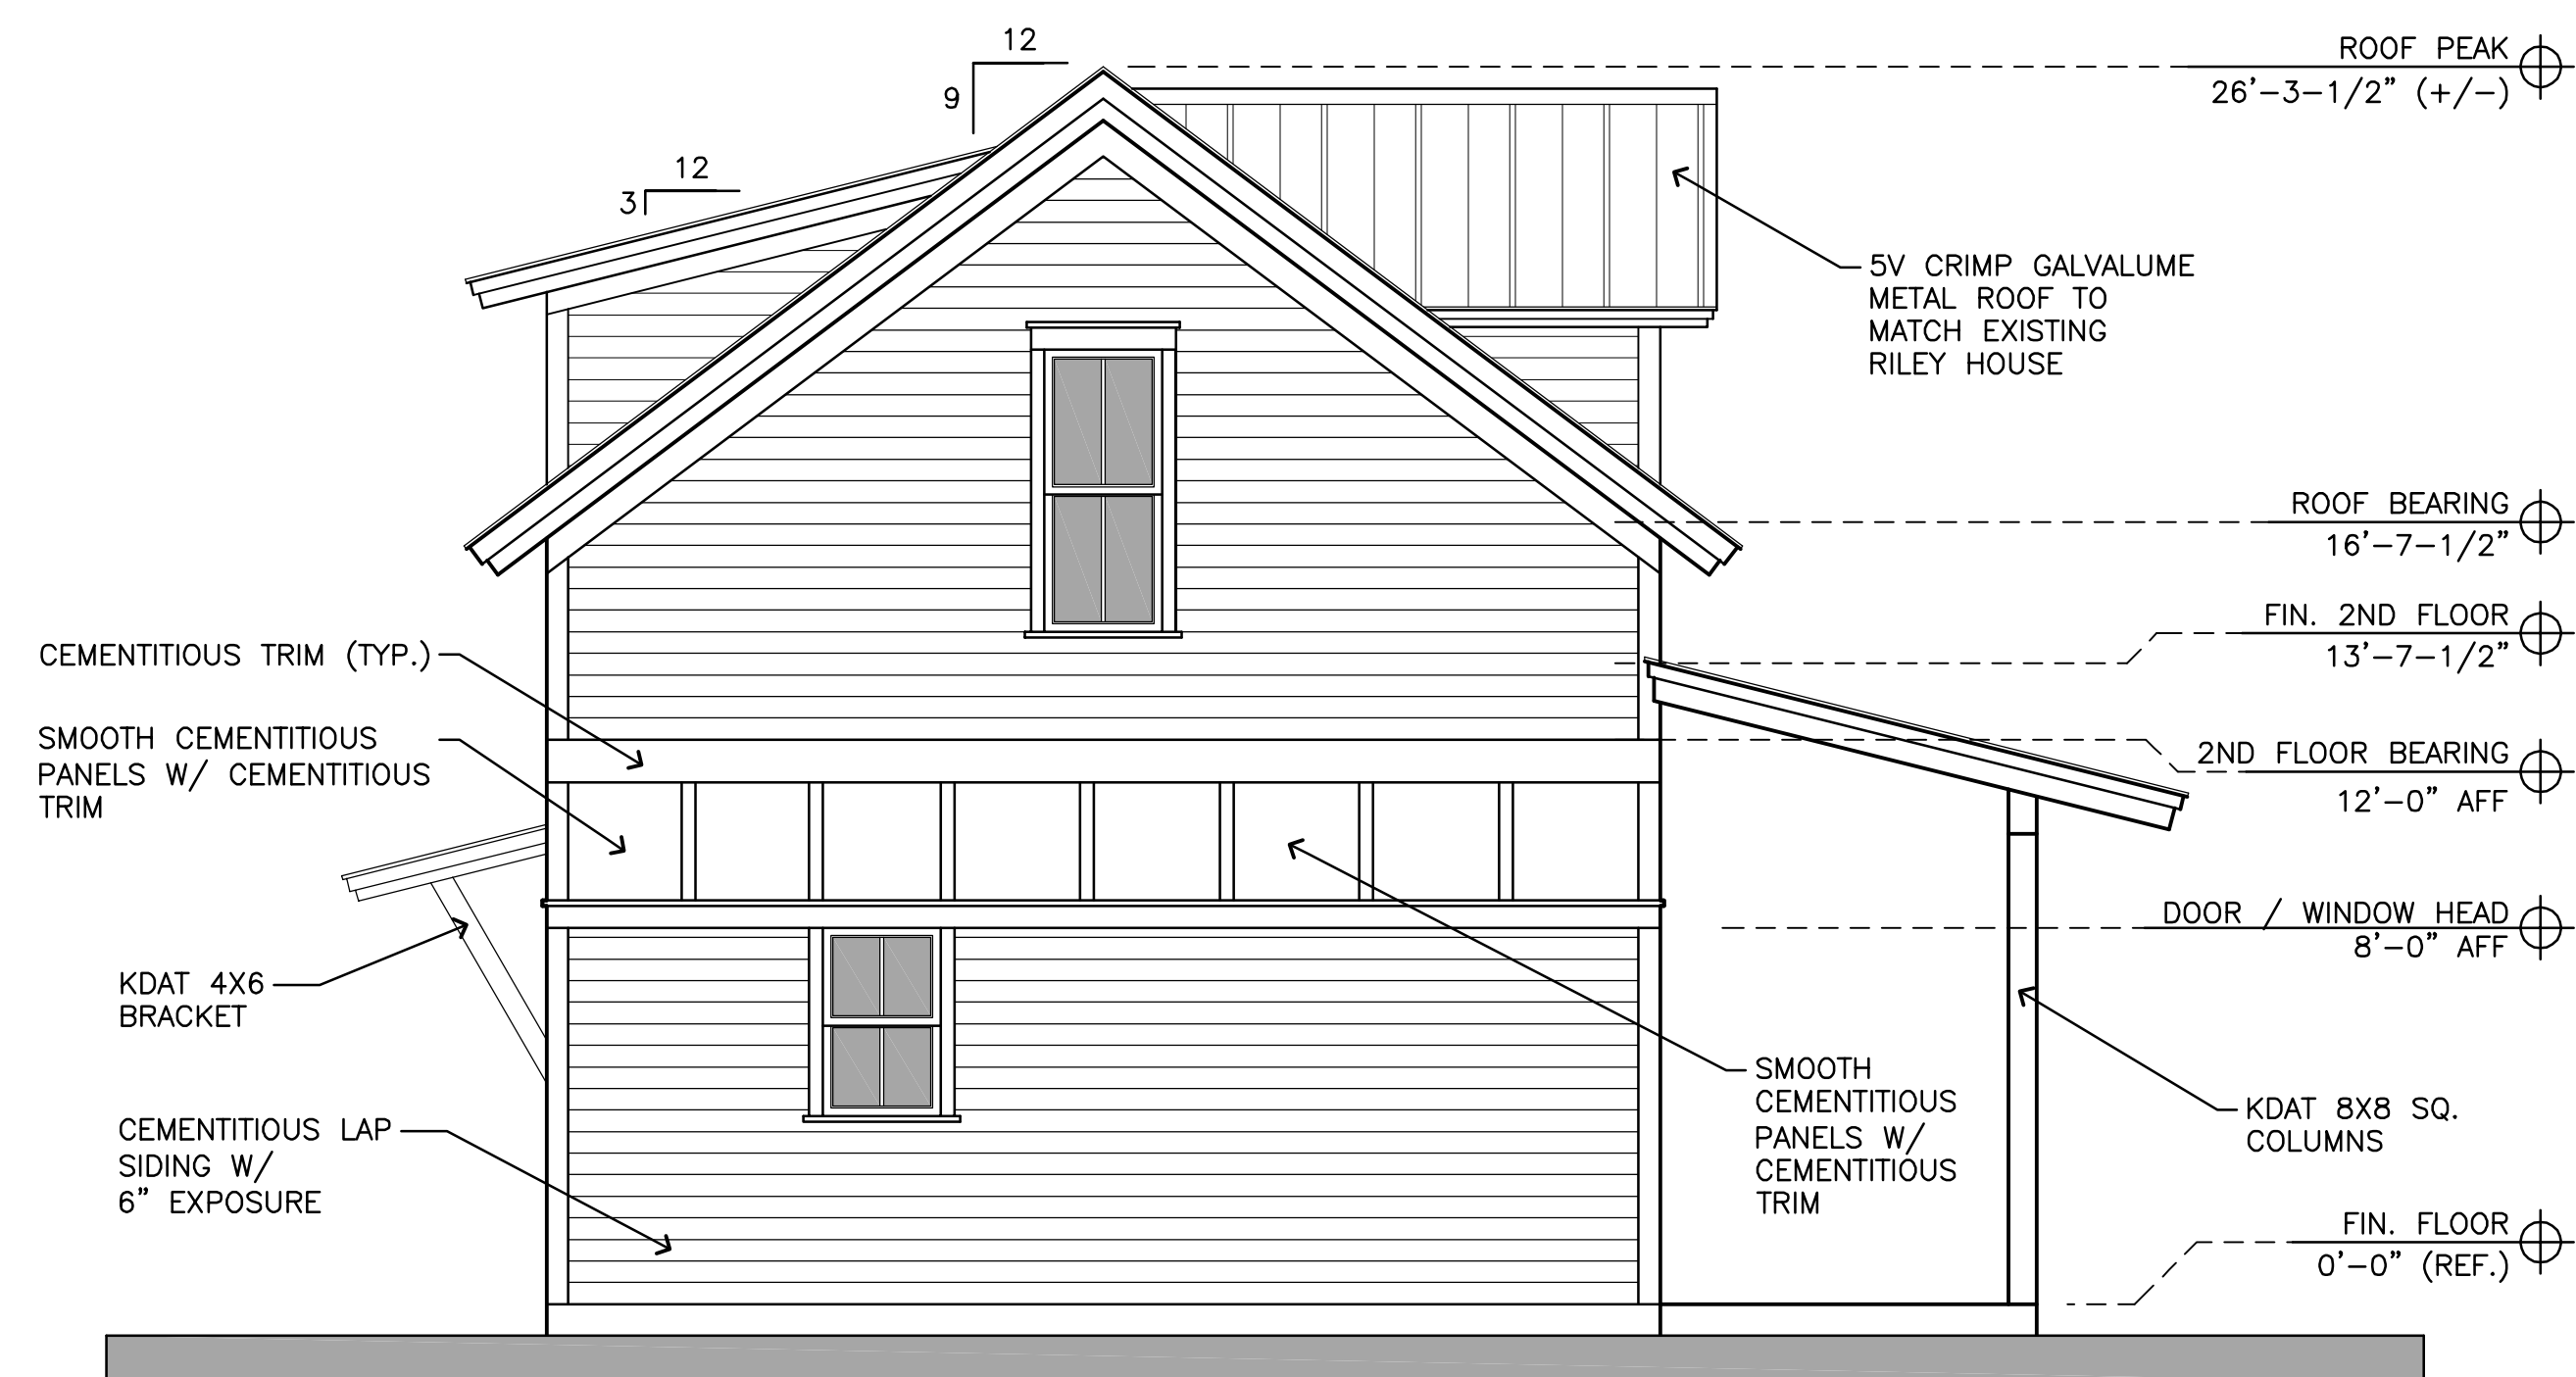

PRELIM. SOUTH (LEFT SIDE) ELEVATION
HISTORIC RILEY HOUSE VISITOR CENTER 1/4"=1'-0"