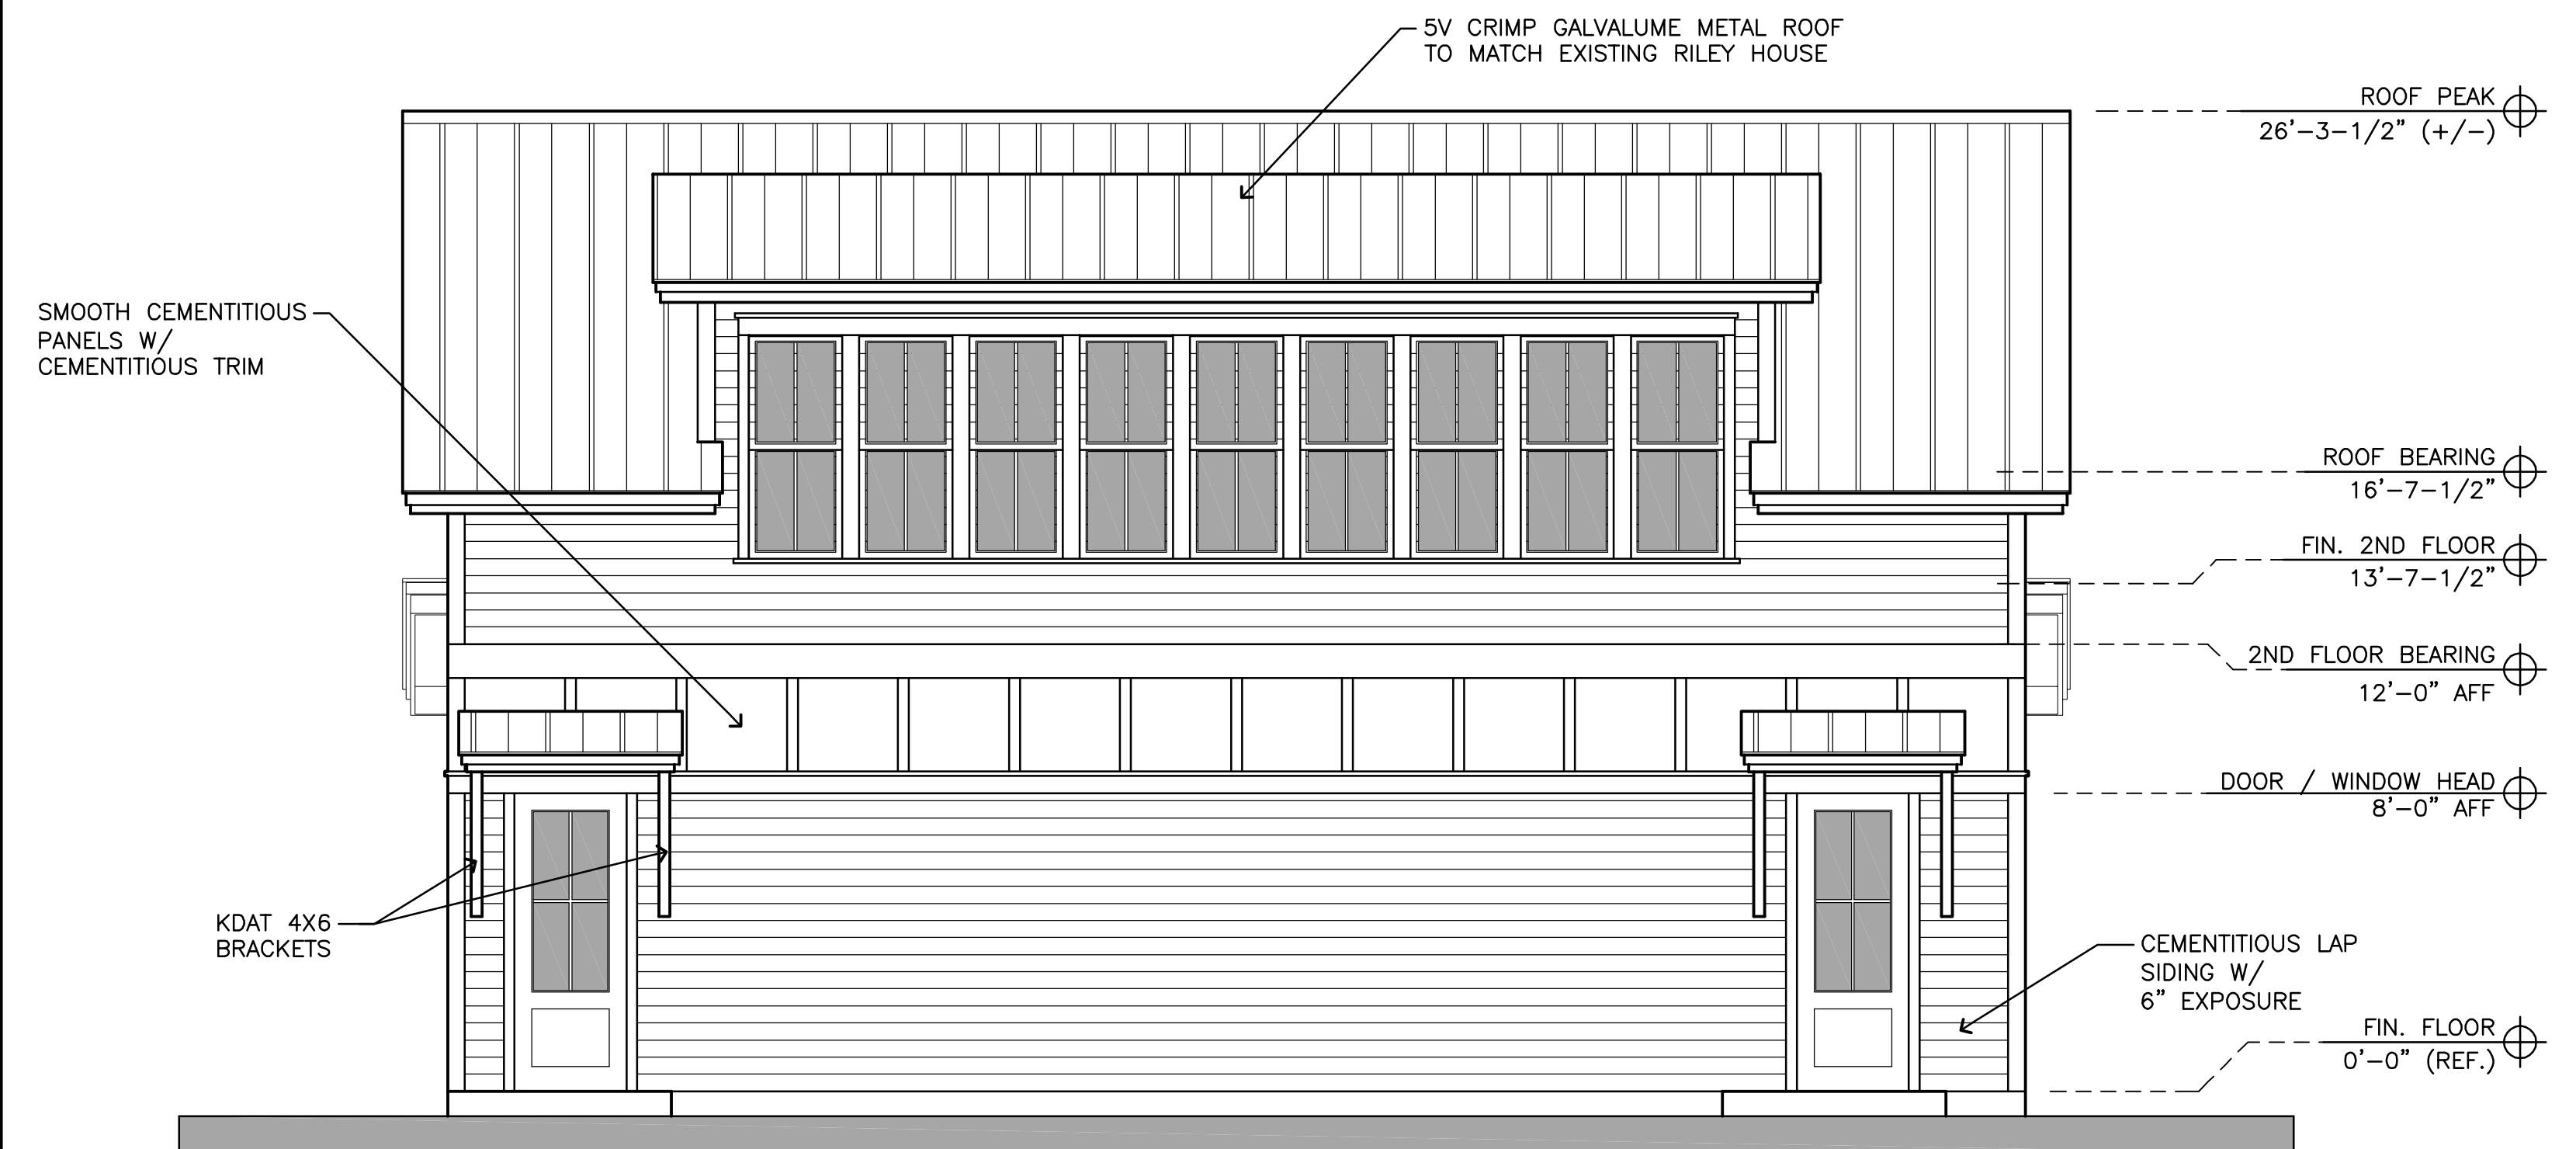

PRELIM. EAST (FRONT) ELEVATION
HISTORIC RILEY HOUSE VISITOR CENTER 1/4"=1'-0"

VISITOR CENTER FOR THE HISTORIC RILEY HOUSE MUSEUM
419 EAST JEFFERSON STREET, TALLAHASSEE, FLORIDA

PRELIMINARY ELEVATIONS

DATE	APR. 19, 2011
DRAWN BY	SAM
REVISED	MAY 5, 2011
JOB NO.	11-110

DATE
SHEET NUMBER
A2.0